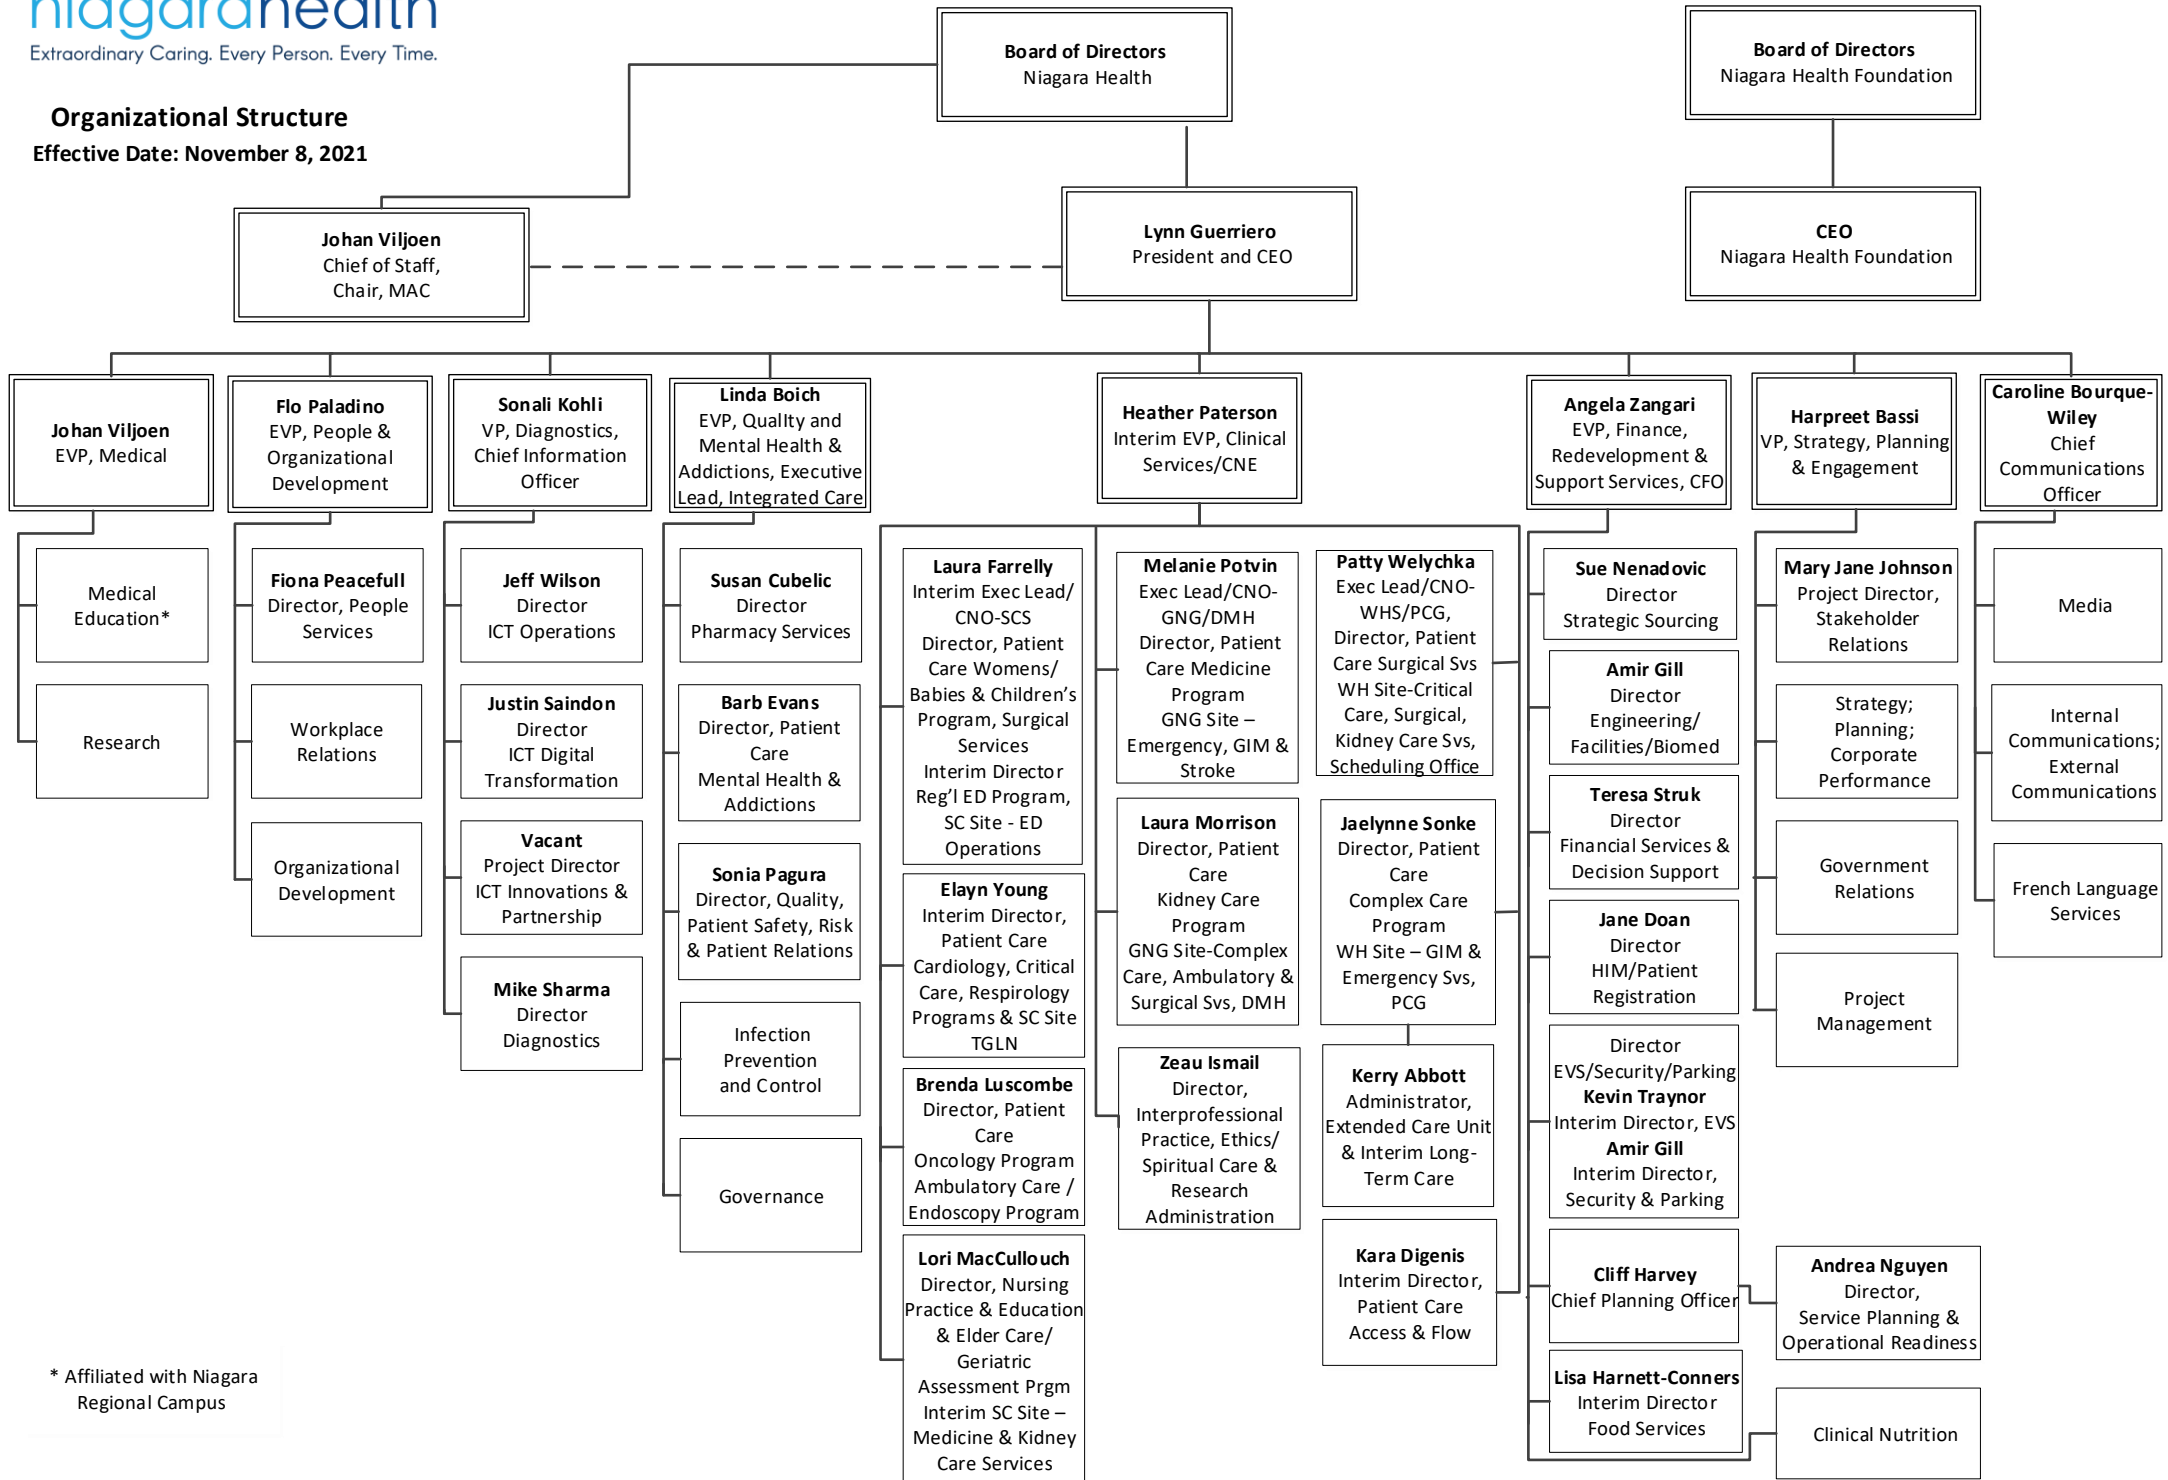

## Organizational Structure

Effective Date: November 8, 2021

\* Affiliated with Niagara Regional Campus