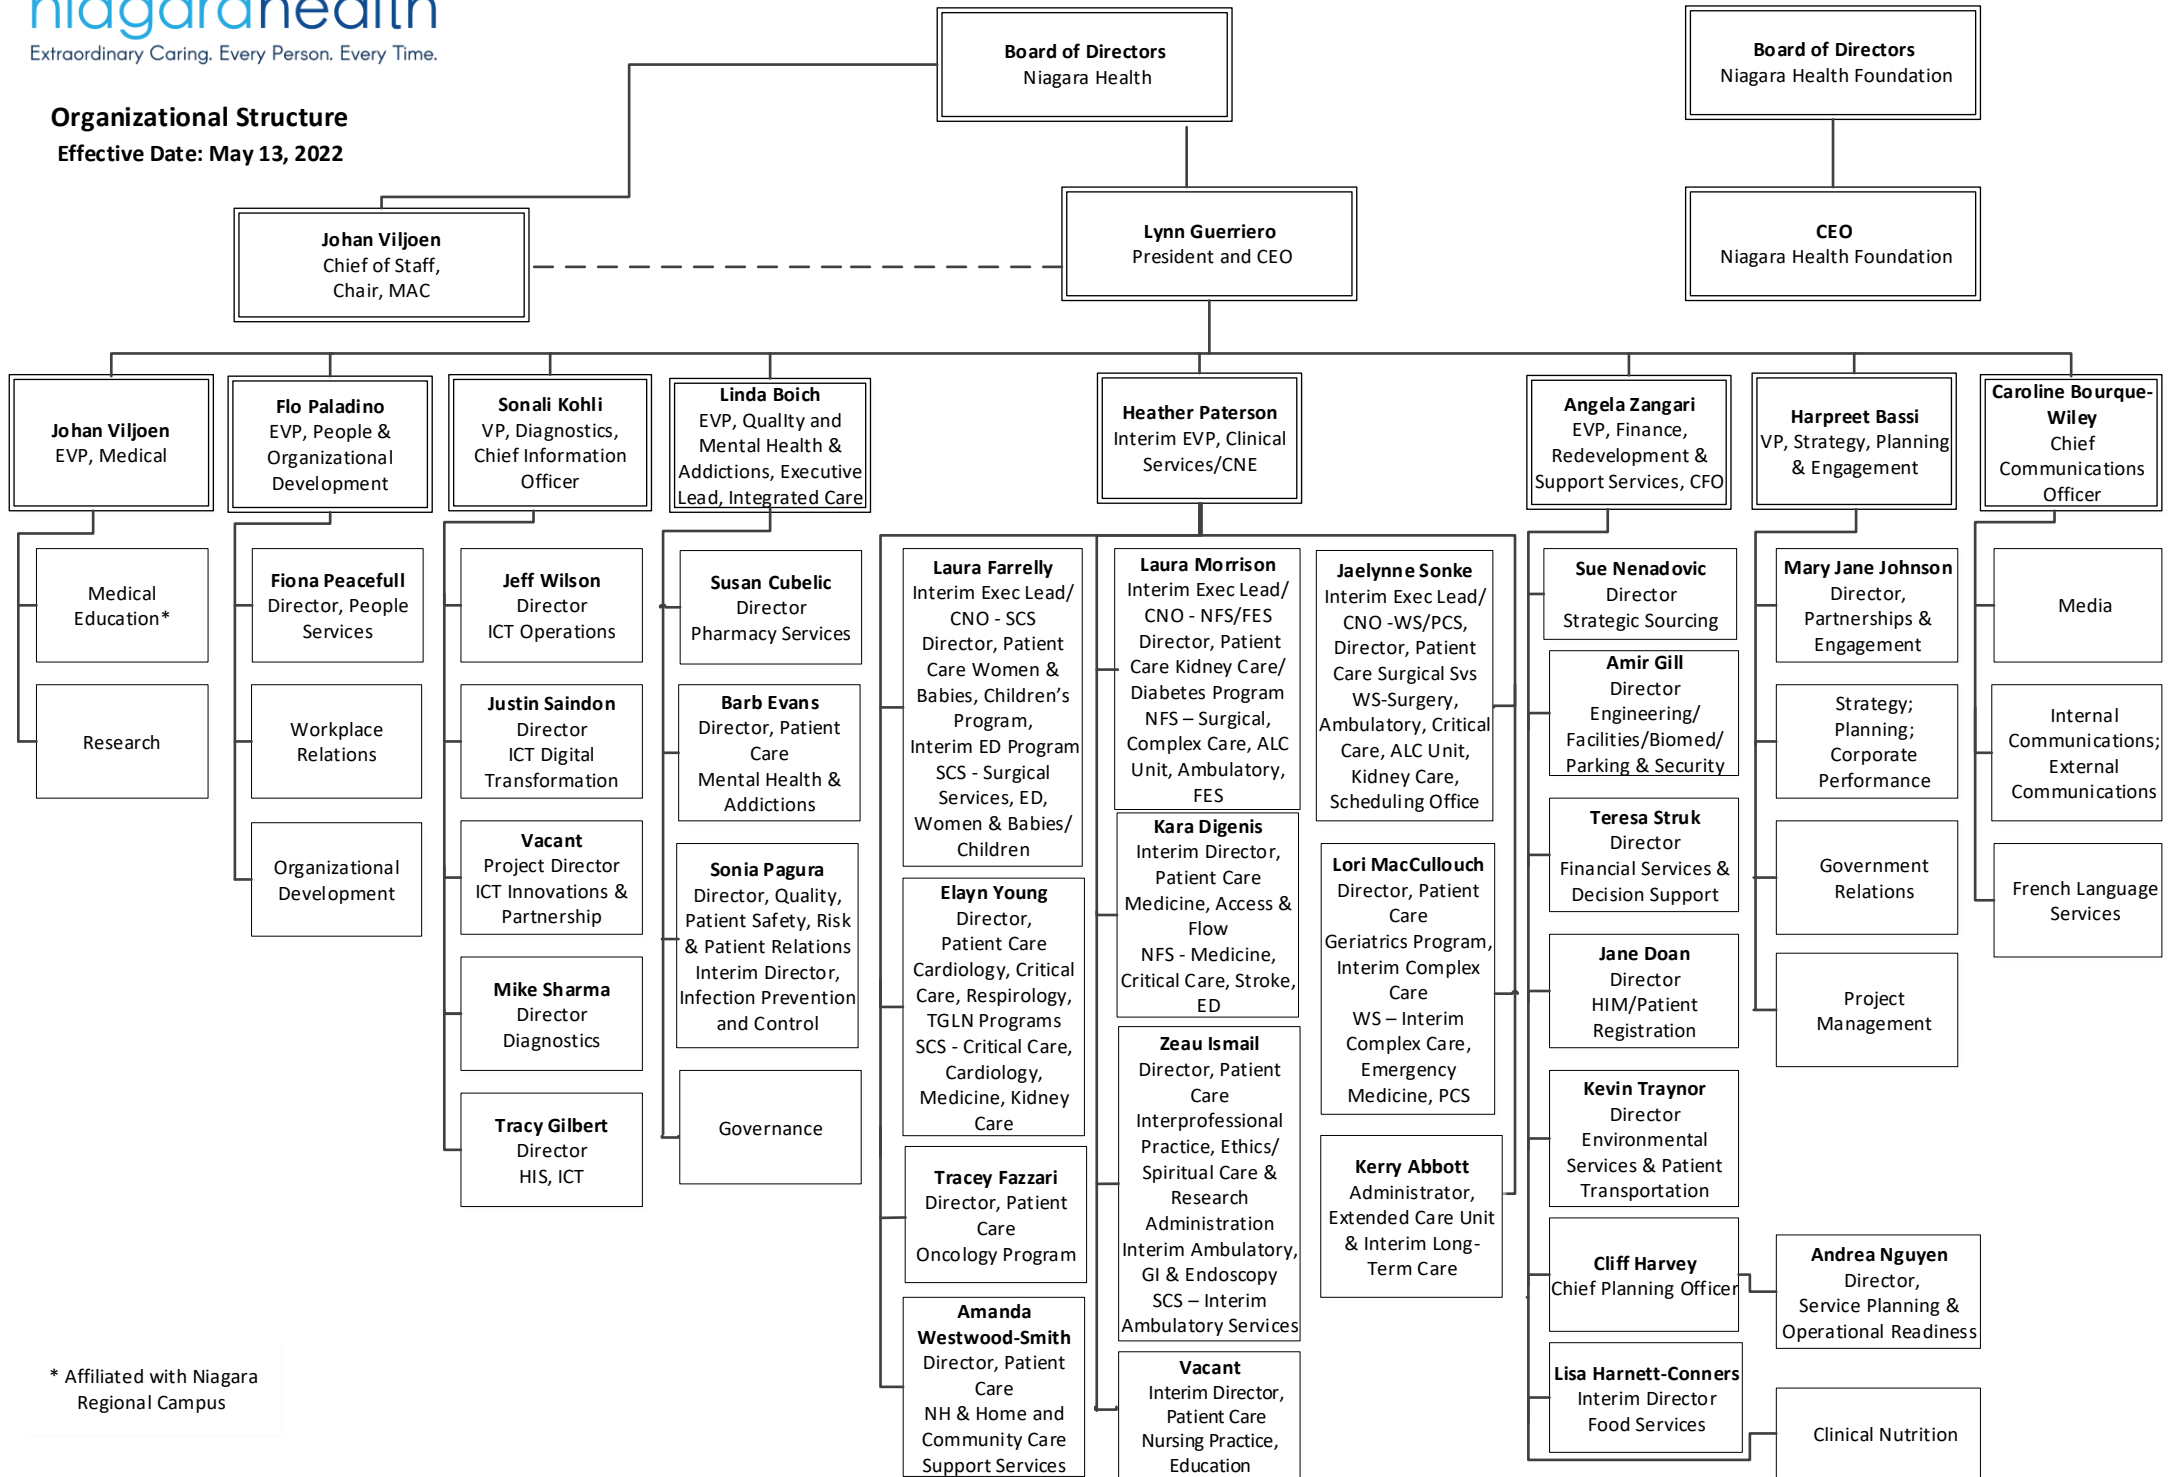

Organizational Structure

Effective Date: May 13, 2022

* Affiliated with Niagara Regional Campus