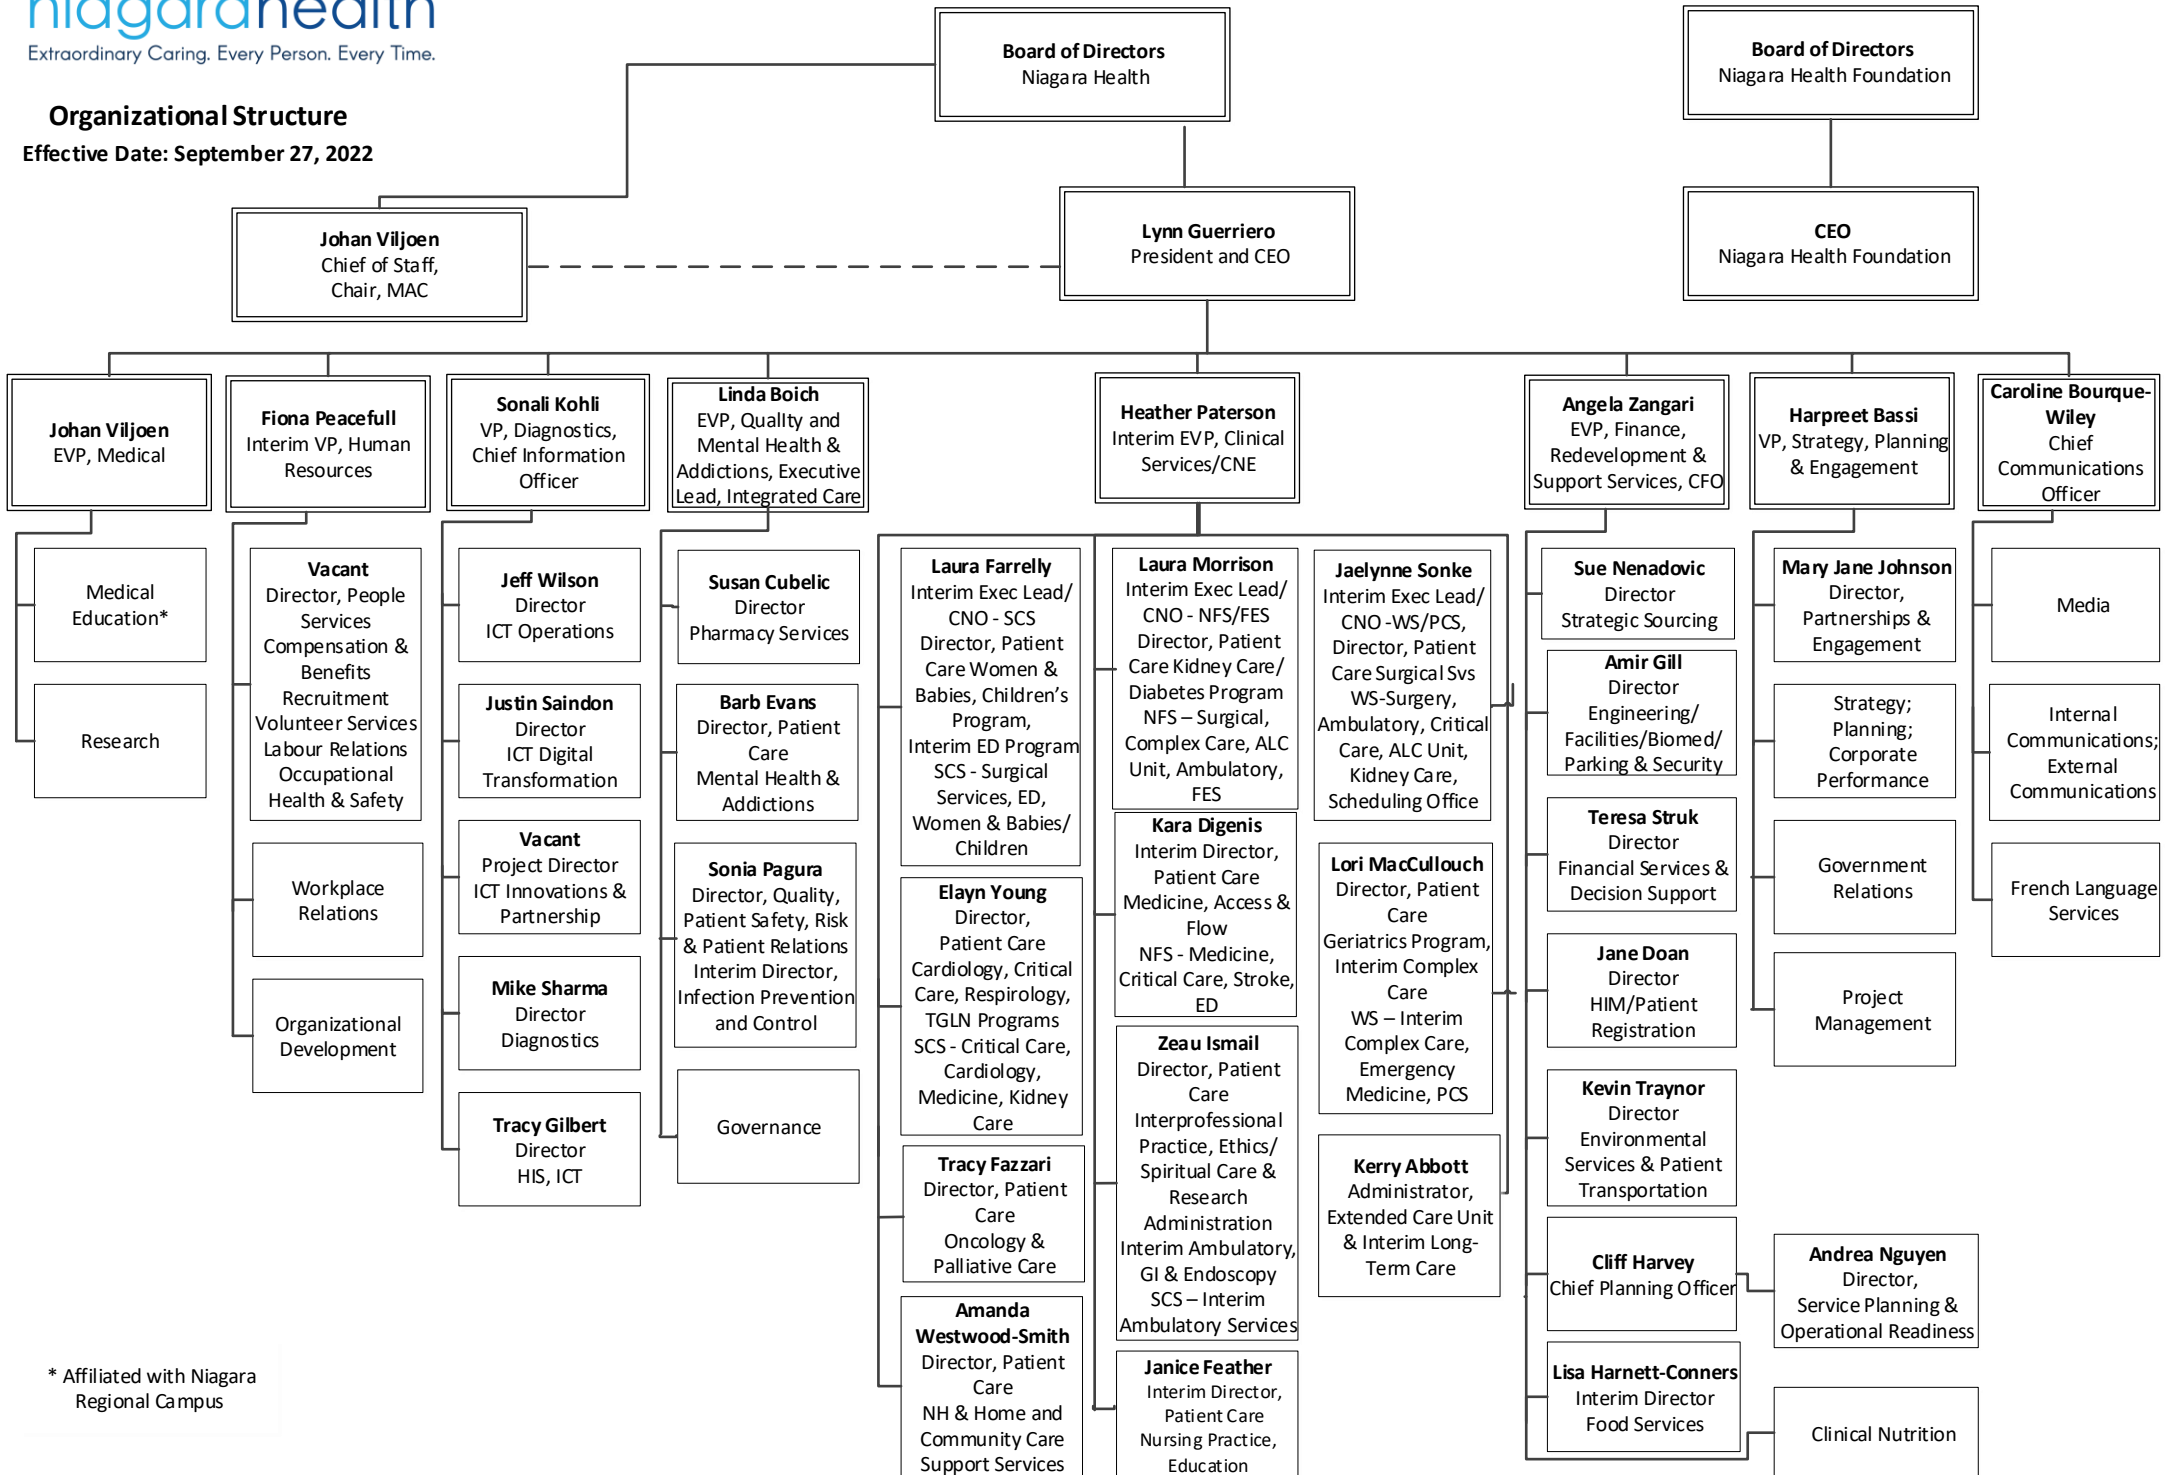

## Organizational Structure

Effective Date: September 27, 2022

\* Affiliated with Niagara Regional Campus